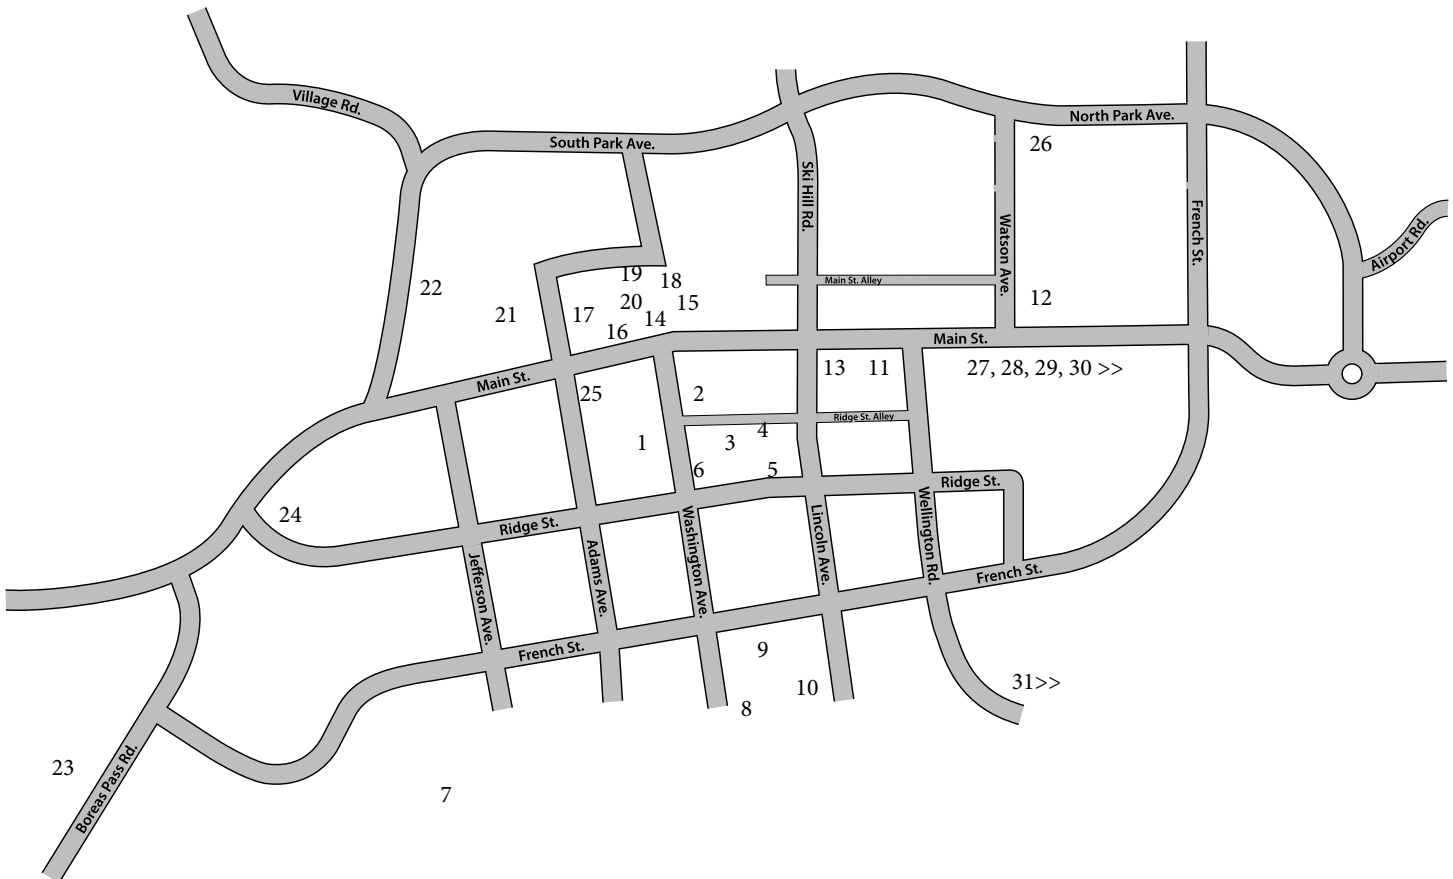

BRECKENRIDGE PUBLIC ART + ARTS DISTRICT CAMPUS AUDIO TOUR

spts.us/bca

Take a tour: Open your browser and go to spts.us/bca.

Choose between three tours:

Public Art Downtown

Public Art North + East

Historic Arts District Campus

- | | |
|-----------------------------------|---|
| 1. Mister Barney Ford | 16. Sack Race |
| 2. Prowlin' | 17. Gone Fishin' |
| 3. Cattails | 18. Syncline |
| 4. Outcropping House II | 19. Athena First Flute + Lydia First Violin |
| 5. Steel Drawing for Cooper | 20. As Seasons Change |
| 6. Throne | 21. Soldiers of the Summit |
| 7. Going Home | 22. Ullr |
| 8. My Book | 23. Chris Ethridge Memorial |
| 9. The Library Quilt | 24. The Nest |
| 10. Just the Two of Us | 25. A Friend to Lean On |
| 11. Tom's Baby | 26. Main Street Sunset |
| 12. Three Cowboys | 27. Kachina Steel |
| 13. Through the Eye of the Needle | 28. Double Axle |
| 14. A Miner's Dream | 29. Colorado River Rock Bridge |
| 15. Toro | 30. The Swing |
| | 31. Popsicle |

- 32. Riverwalk Center
- 33. Old Masonic Hall
- 34. Fuqua Livery Stable
- 35. J.R. Hodges Tin Shop
- 36. Randall Barn
- 37. Quandary Antiques Cabin
- 38. Burro Barn
- 39. Robert Whyte House
- 40. Ceramic Studio
- 41. Hot Shop