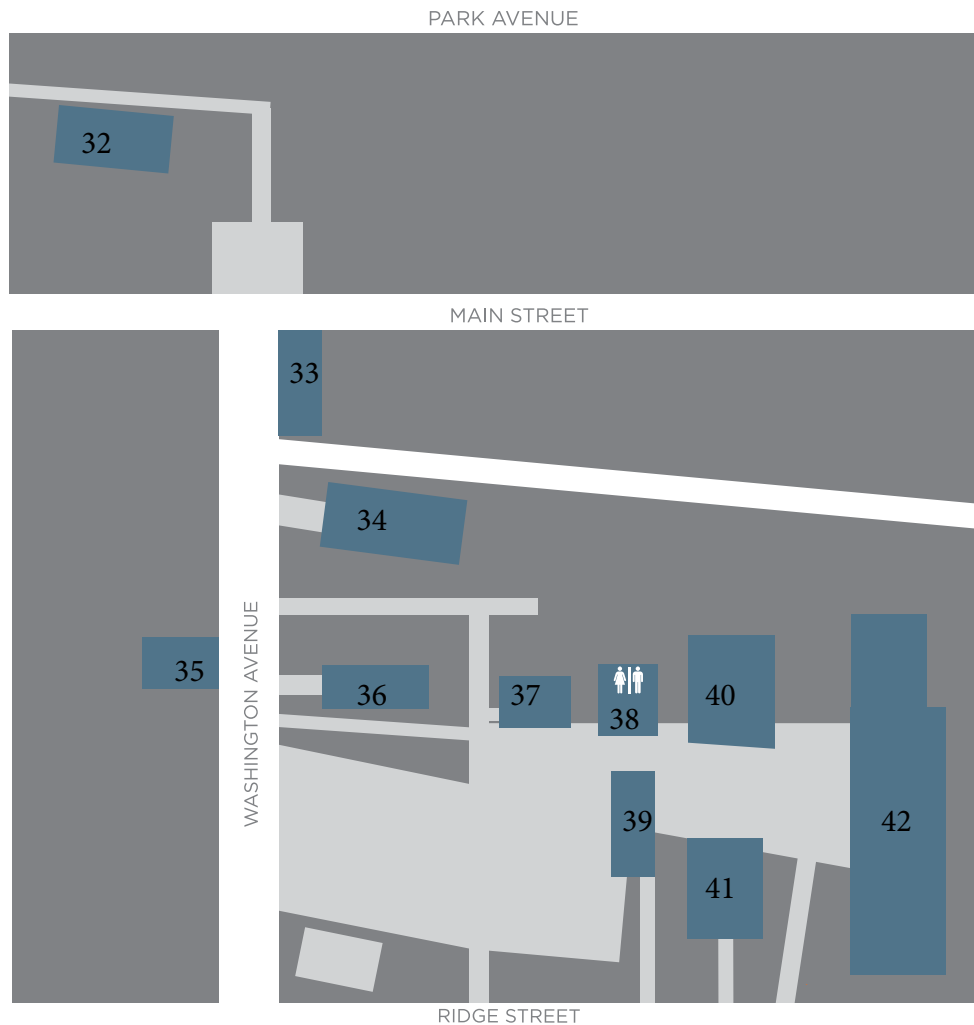

BRECKENRIDGE PUBLIC ART + ARTS DISTRICT CAMPUS AUDIO TOUR

spts.us/bca

Take a tour: Open your browser and go to spts.us/bca.

Choose between three tours:

Public Art Downtown

Public Art North + East

Historic Arts District Campus

- | | |
|-----------------------------------|---|
| 1. Mister Barney Ford | 16. Sack Race |
| 2. Prowlin' | 17. Gone Fishin' |
| 3. Cattails | 18. Syncline |
| 4. Outcropping House II | 19. Athena First Flute + Lydia First Violin |
| 5. Steel Drawing for Cooper | 20. As Seasons Change |
| 6. Throne | 21. Soldiers of the Summit |
| 7. Going Home | 22. Ullr |
| 8. My Book | 23. Chris Ethridge Memorial |
| 9. The Library Quilt | 24. The Nest |
| 10. Just the Two of Us | 25. A Friend to Lean On |
| 11. Tom's Baby | 26. Main Street Sunset |
| 12. Three Cowboys | 27. Kachina Steel |
| 13. Through the Eye of the Needle | 28. Double Axle |
| 14. A Miner's Dream | 29. Colorado River Rock Bridge |
| 15. Toro | 30. The Swing |
| | 31. Popsicle |

- 32. Riverwalk Center
- 33. Old Masonic Hall
- 34. Fuqua Livery Stable
- 35. J.R. Hodges Tin Shop
- 36. Randall Barn
- 37. Quandary Antiques Cabin
- 38. Burro Barn
- 39. Robert Whyte House
- 40. Ceramic Studio
- 41. Hot Shop